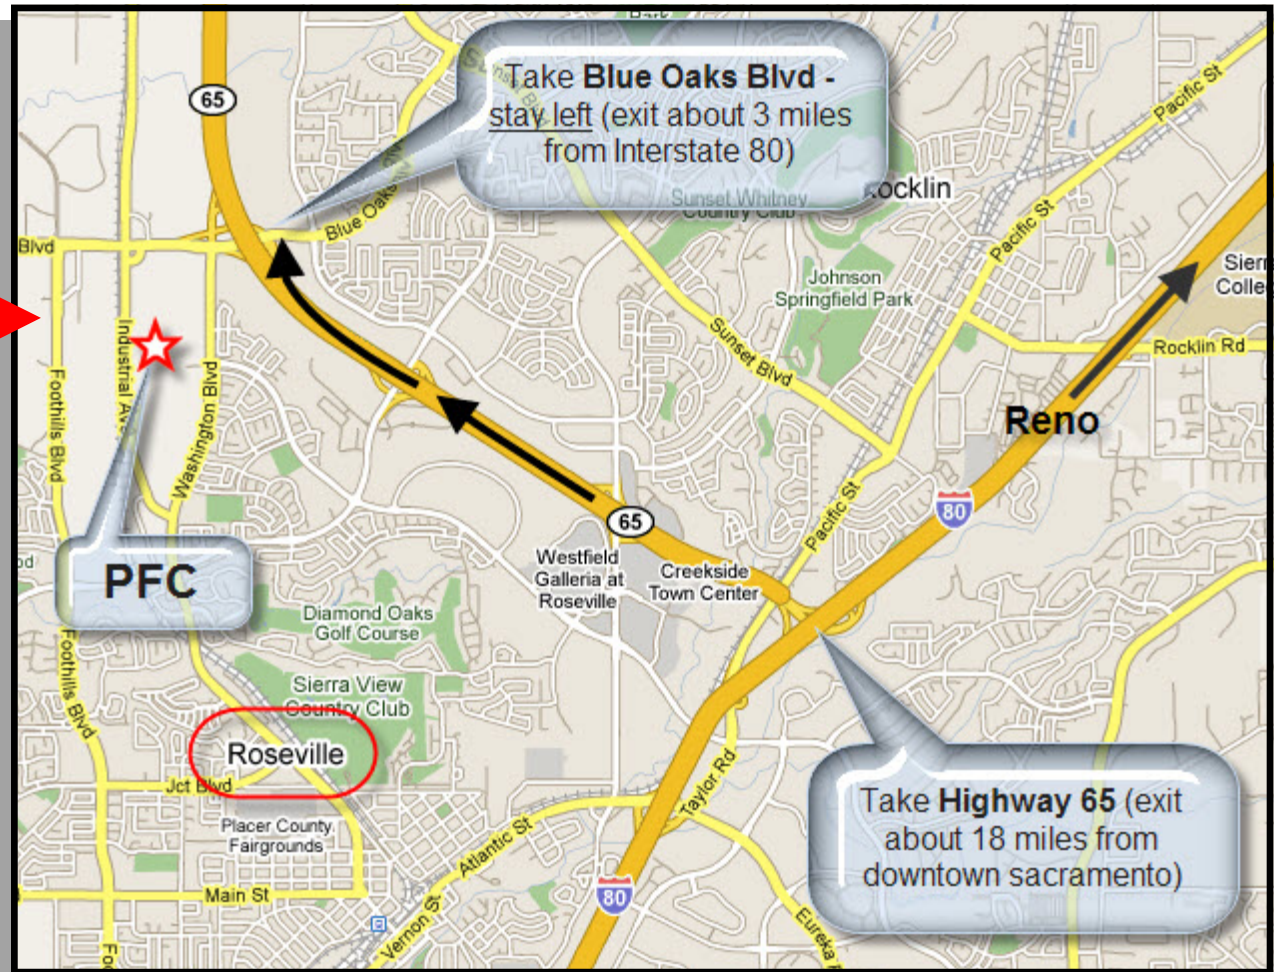

HOW TO GET HERE: →

- Interstate 80 to highway 65.
- 65 to Blue Oaks Blvd. (3.2 miles) turn left.
- Blue Oaks Blvd. to Washington Blvd. (1/4 mile) turn left.
- Continue on Washington Blvd (1/2 mile) and turn right into complex.
- Go to furthest left hand corner of complex.