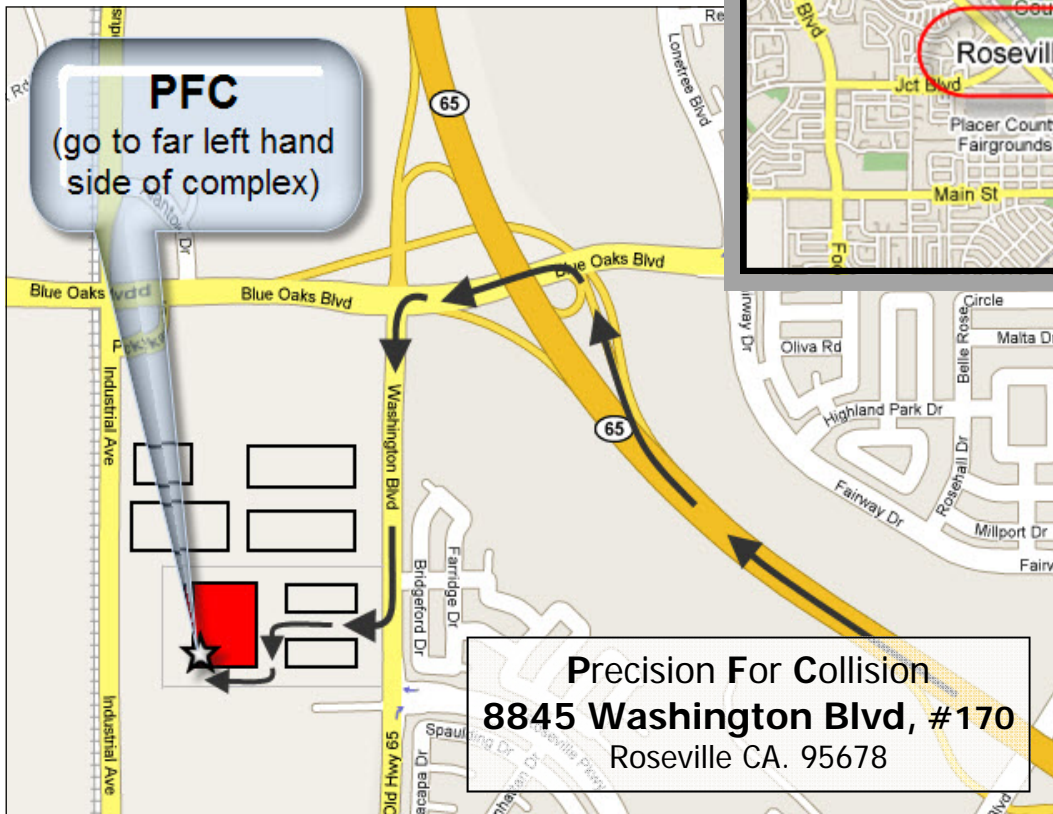

HOW TO GET HERE: →

- Interstate 80 to highway 65.
- 65 to Blue Oaks Blvd. (3.2 miles) turn left.
- Blue Oaks Blvd. to Washington Blvd. (1/4 mile) turn left.
- Continue on Washington Blvd (1/2 mile) and turn right into complex.
- Go to furthest left hand corner of complex.